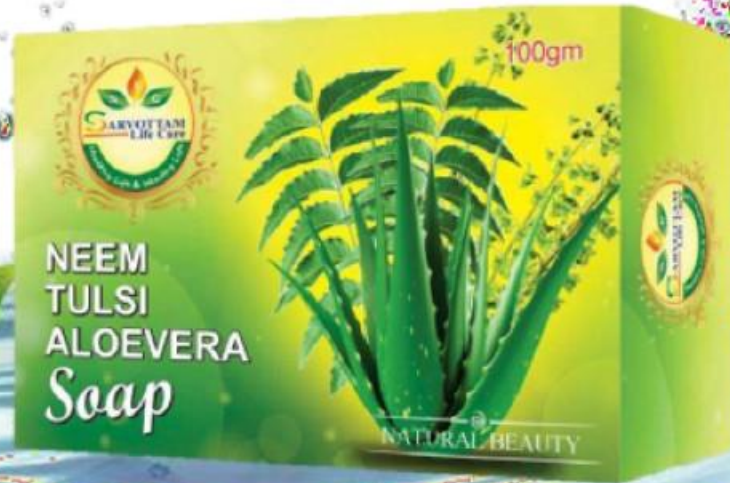

SARVOTTAM SUGANDH AGARBATTI

**SARVOTTAM SUGANDH AGARBATTI
3 IN ONE**

MRP - 70/-

DP - 55 , BV - 10

<https://sarvottamlife.com/>

SARVOTTAM PERSONAL CARE PRODUCT

MILK SOAP

MRP - 90/-

DP - 80 , BV - 20

<https://sarvottamlife.com/>

SARVOTTAM PERSONAL CARE PRODUCT

NEEM TULSI ALOVERA SOAP

MRP - 90/-

DP - 80 , BV - 20

<https://sarvottamlife.com/>

SARVOTTAM PERSONAL CARE PRODUCT

ANTI SEFTI SOAP

MRP - 90/-
DP - 80 , BV - 20

SARVOTTAM PERSONAL CARE PRODUCT

PAPAYA SOAP

MRP = 90/-

DP = 80, BV = 20

<https://sarvottamlife.com/>

SARVOTTAM PERSONAL CARE PRODUCT