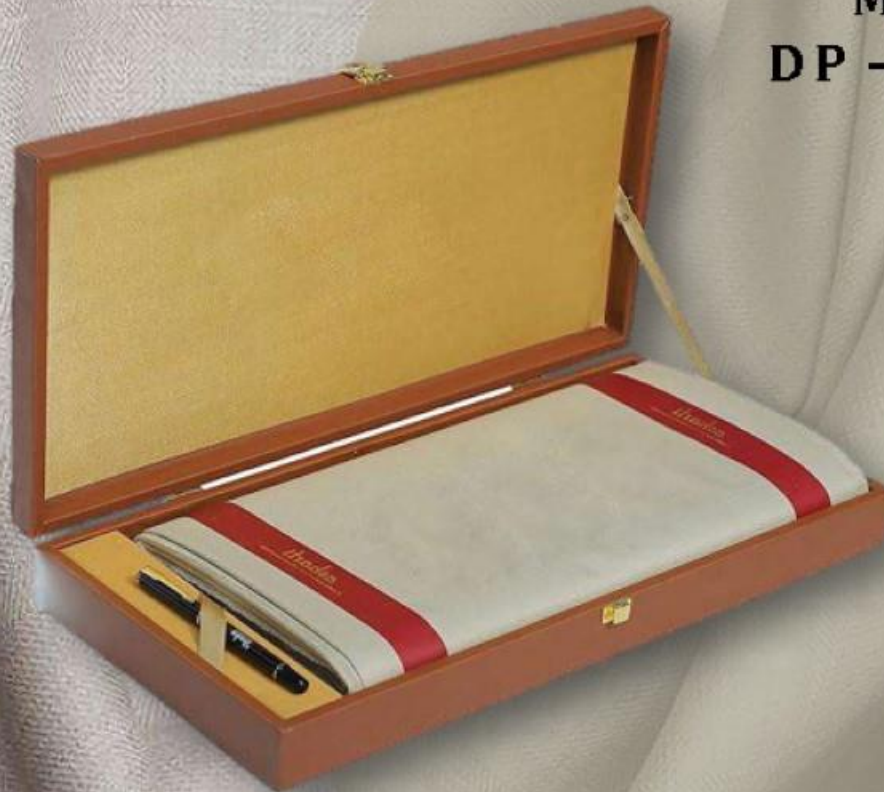

SAFARI SUIT LENGTH

MRP - 2999/-
DP - 1999 , BV - 1000

<https://sarvottamlife.com/>